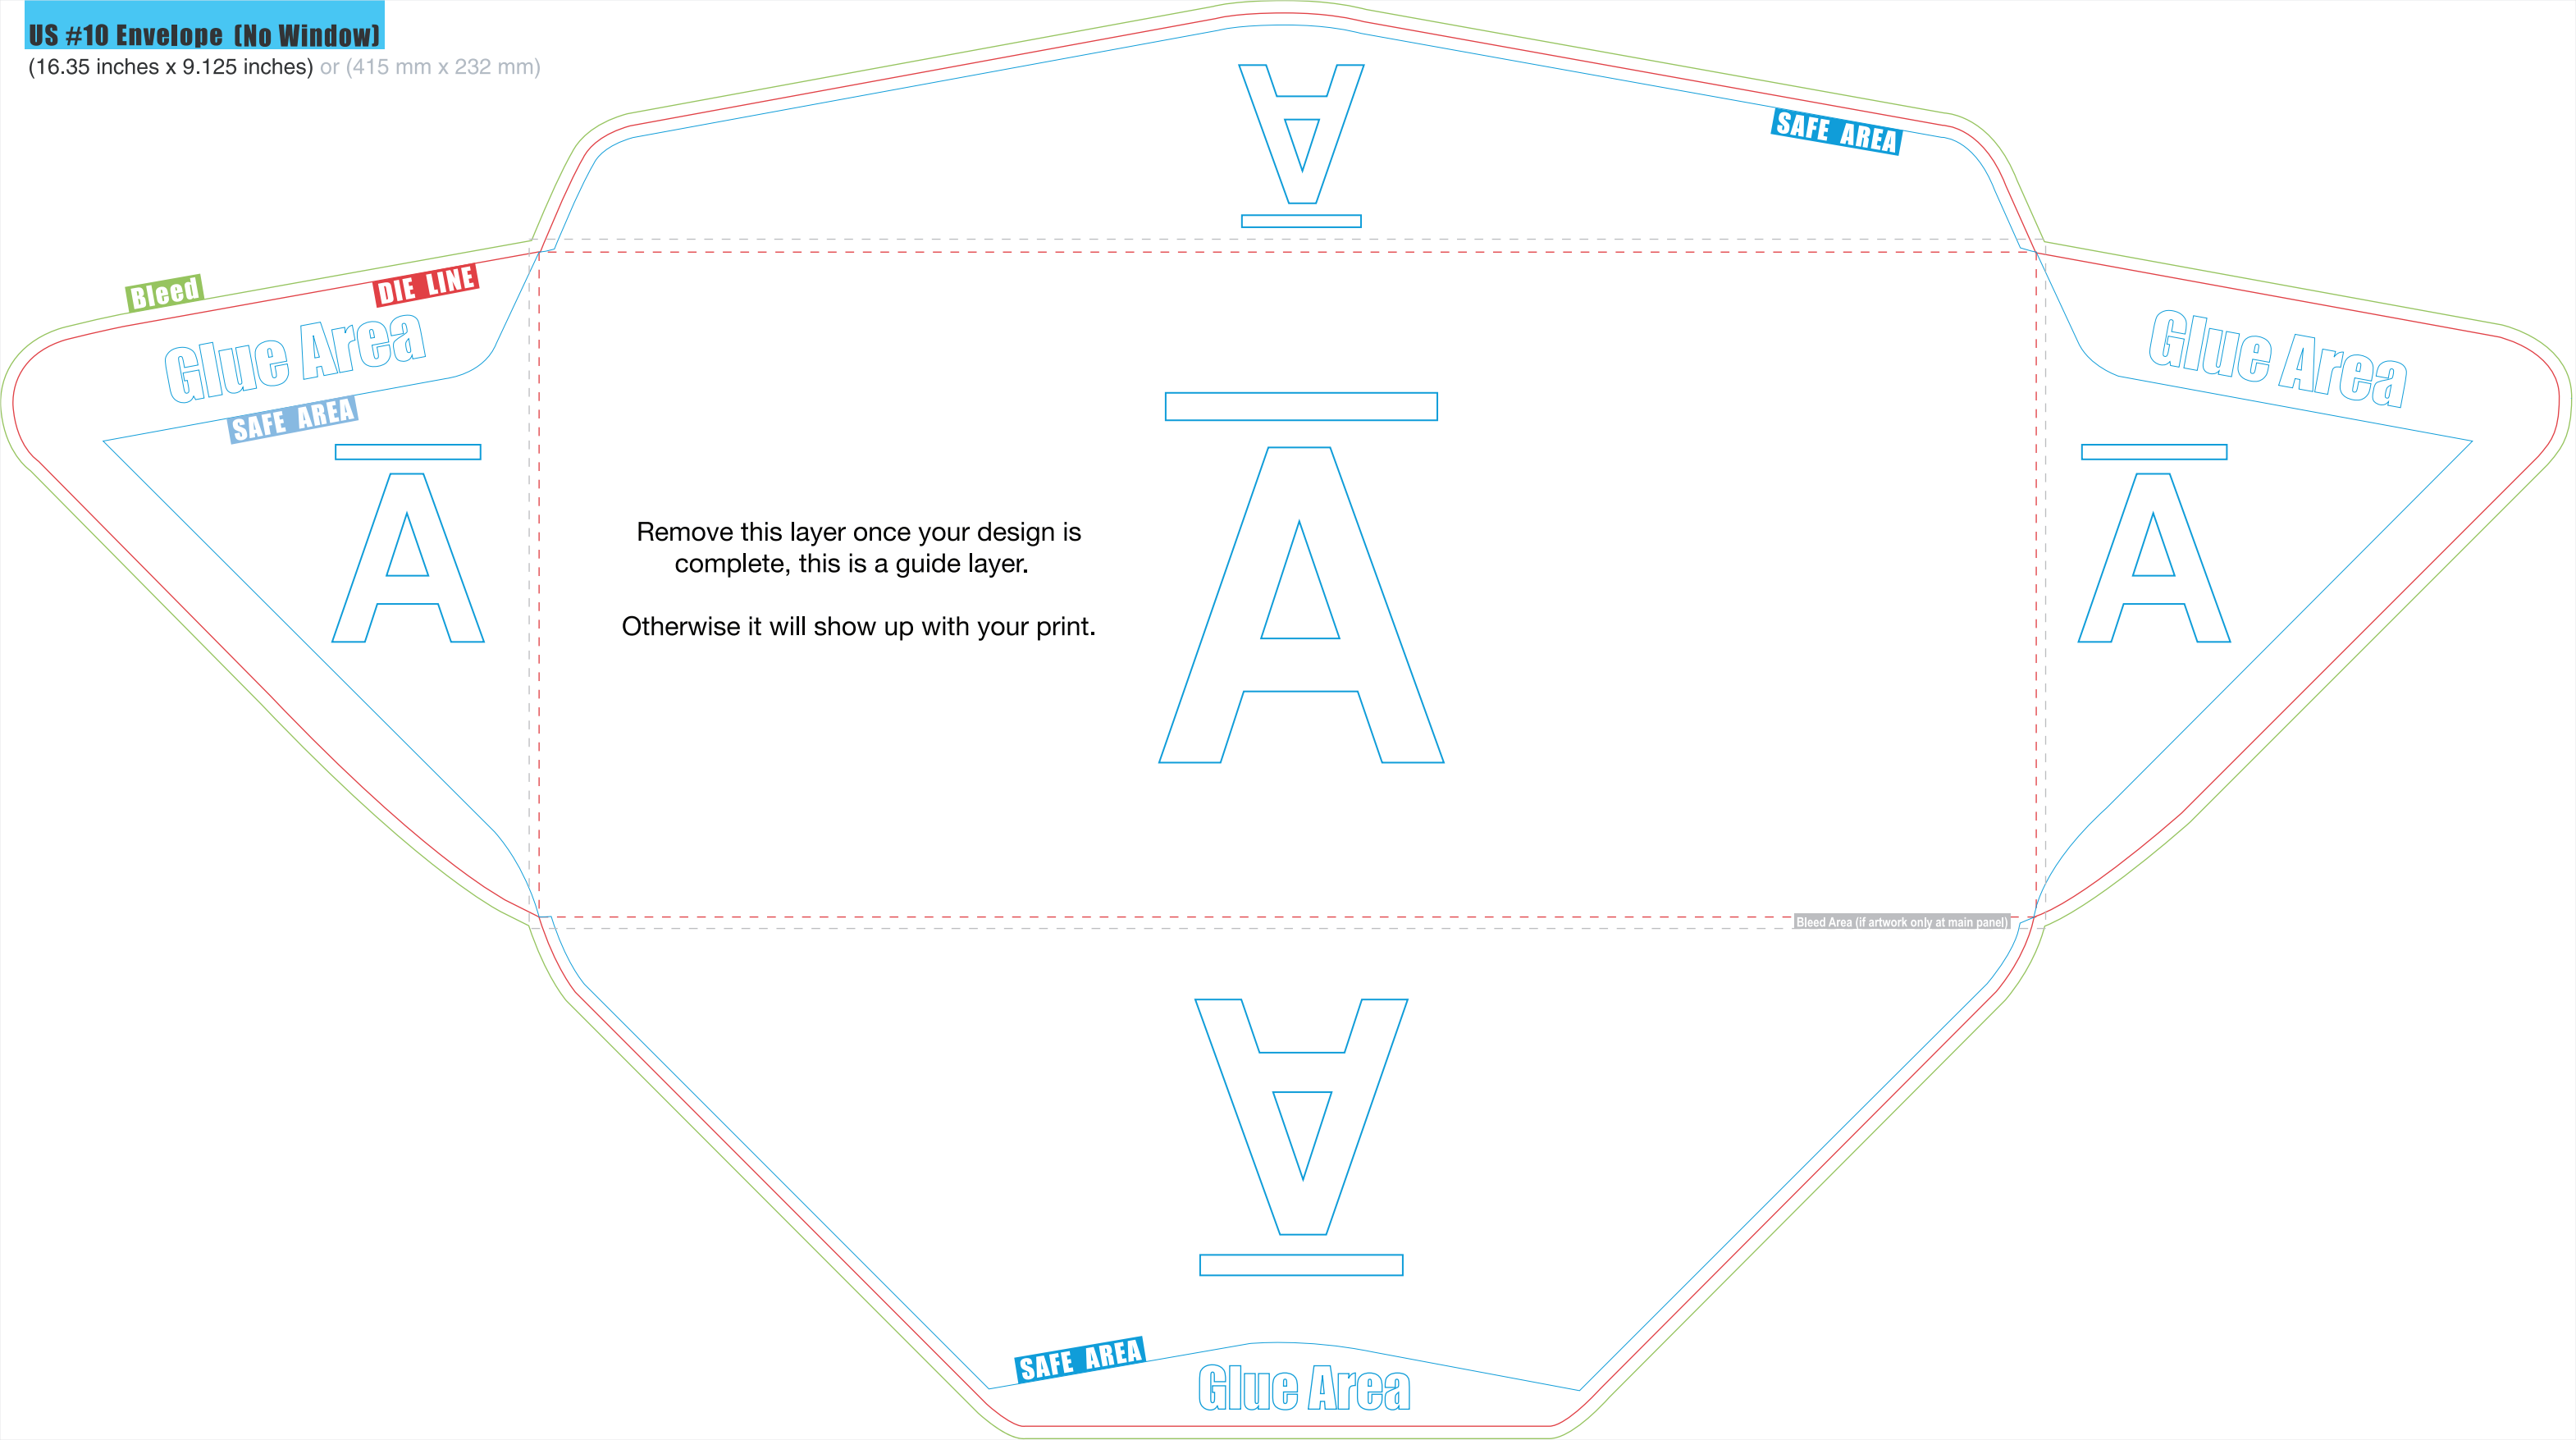

US #10 Envelope (No Window)

(16.35 inches x 9.125 inches) or (415 mm x 232 mm)

Bleed

DIE LINE

SAFE AREA

Glue Area

SAFE AREA

Remove this layer once your design is complete, this is a guide layer.
Otherwise it will show up with your print.

Glue Area

Bleed Area (if artwork only at main panel)

SAFE AREA

Glue Area